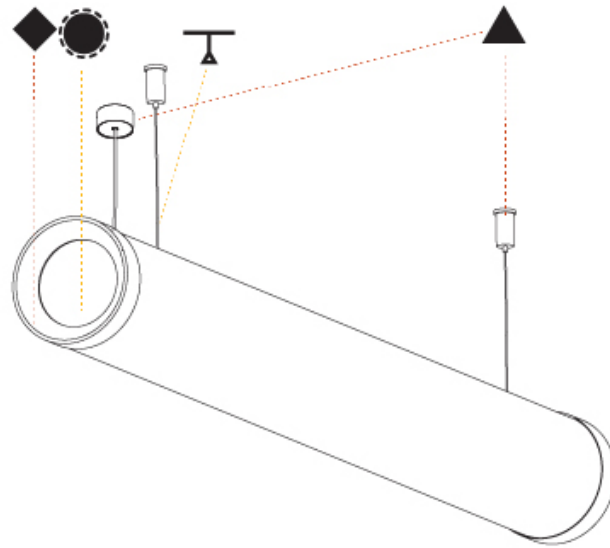

BUNGA PLUS SUSPENSION

A30702-

PROJECT
TYPE
SPECIFIER
QUANTITY
DATE

A