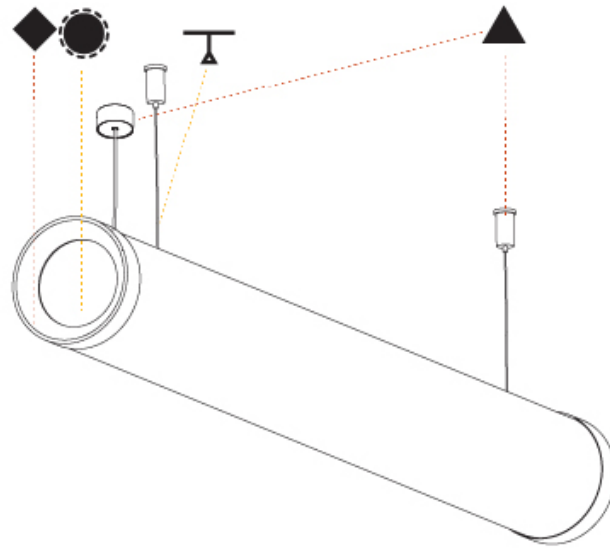

BUNGA PLUS SUSPENSION

A30703-

PROJECT
TYPE
SPECIFIER
QUANTITY
DATE

A