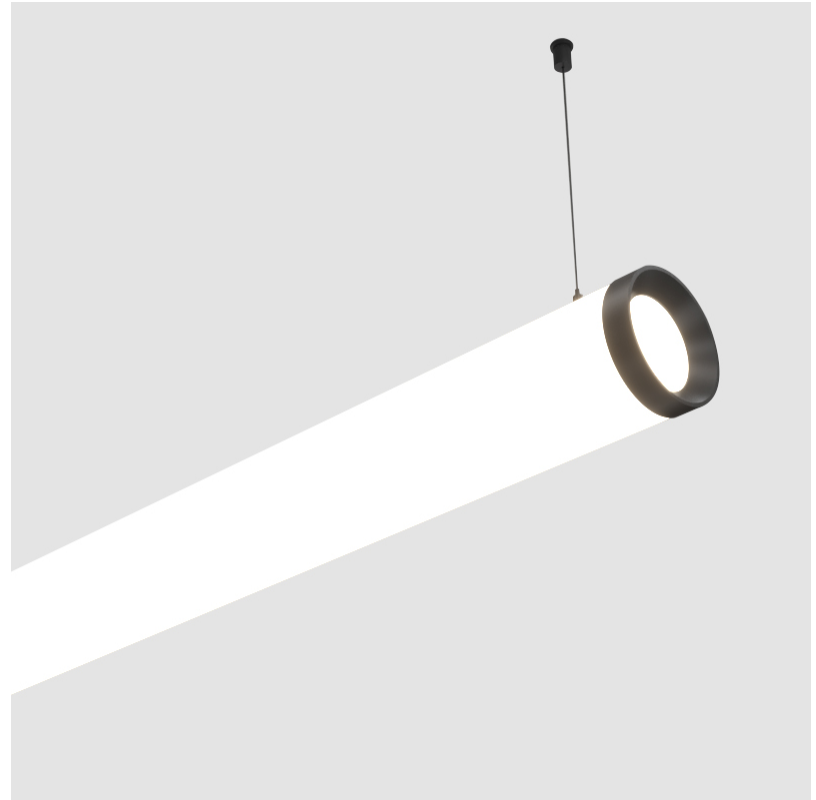

GENERAL

Series: Bunga Plus
Brand: Prolicht
Division: Architectural
Mounting Type: Suspension
Mounting Location: Ceiling
Subcategory: Profile

PHYSICAL

Shape: Cylinder
Length (mm): 1218
Length (in): 47 ¹⁵/₁₆
Width (mm): 115
Width (in): 4 1/2
Height (mm): 115
Height (in): 4 1/2
Max. Overall Height (mm): 2115
Max. Overall Height (in): 83 1/4
Light Distribution: Omnidirectional
Weight (kg): 4.309
Weight (lbs): 9.499
Diffuser: PMMA - Opal
Fixture Finish: SSR / BKV / CWI / CRY / HAB / UFT / ITA / RUA / FTG / MYG / LOD / PUS / FRO / FUP / KIA / POP / BLS / SPG / MEY / GOH / GUM / CHC / COM / ABZ / JAG / OBR / MOS / ROR
Fixture Material: Aluminum
Cable Details: 2000mm or 6000mm Transparent Cable
Upon Request: Cable colour - White / Black / Orange / Red

ELECTRICAL

Lamp Type: LED (Zhaga Standard)
Input Wattage (W): 20
Total Output Wattage (W): 16 / 12.8 (3500K)
Dimming: Non-Dimming / Phase Dimming (120Vac only) / 0-10V Dimming
Driver Included: Yes
Driver Location: Integrated
Driver Type: Constant Current - 120 / 277Vac
Driver Class: Class 2
Input Voltage (V): 120 - 277
Constant Current (MA): 350 / 400 (3500K)

LED

Color Temperature (*K): 3000 / 3500 / 4000
Max. Delivered Lumen (lm): 2210 / 2293 / 2340
CRI: >80 CRI
Lamp Life (hrs): 50000

OPTICAL

RATINGS AND CERTIFICATIONS

Certified By: Certified for North American Standards
IP rating: IP20